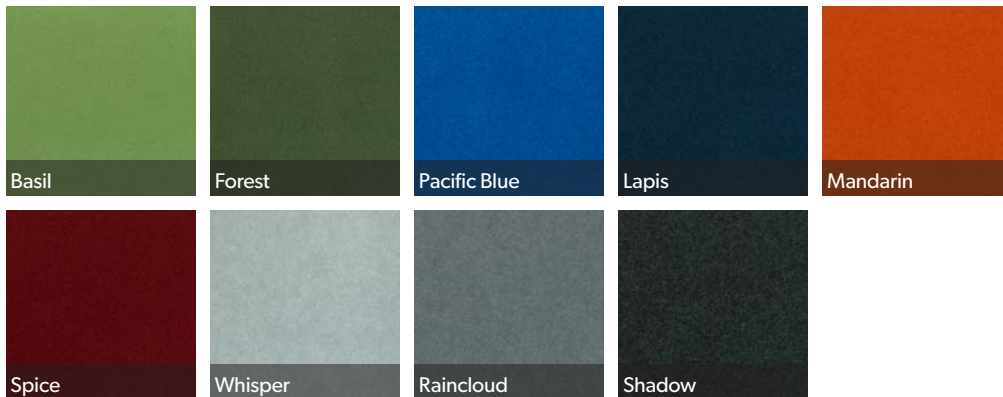

\* Recommended install for Pixel carpet tile is "quarter turn"  
Refer to website for installation information [www.jacobsen.co.nz](http://www.jacobsen.co.nz)

Jacobsen Acoustiwall

Shaw Carpet Tile | All colours available on Ecoworx or Ecologix cushion backing