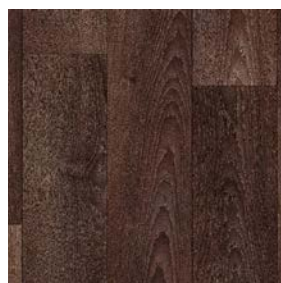

5626001
Soft Elm - Brown
Repeat: 100 x 100 cm
Laying: Same Direction
Plank size: 100 x 14.3 cm