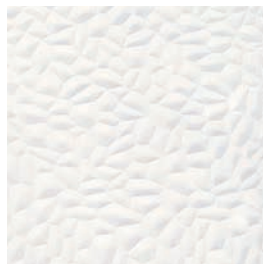

helsinki

globe

helsinki

sea

sweden

Note: • Not all finishes are available in all sizes and colours. • Not all items are ex stock. • Minimum order quantities may apply for special pieces and indent sizes or colours.

tiles

tile range

3D textured whites - gloss

description

venis are well-known for leading edge tile manufacture, and their array of 3D textured wall tiles keeps growing. In their White Gloss collection there are different textures, including 'golf ball' Globe, concave 'leaf-like' Helsinki, rippled Sea and stacked stone Sweden.